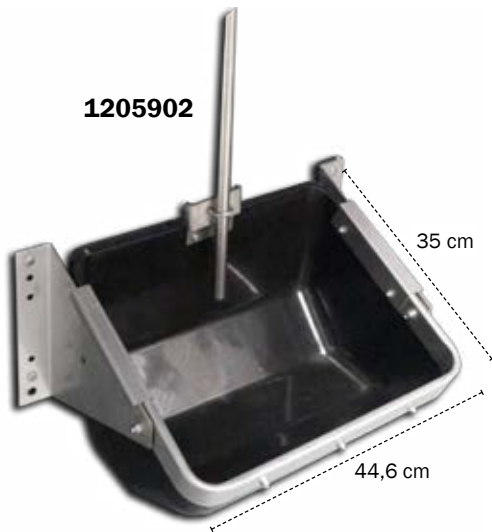

TILTABLE TROUGH

FOR SOWS AND WEANERS

- Easy to clean
- Can be tilted without use of special tools
- Made of plastic or stainless steel
- Durable
- Easy to mount
- For better animal welfare

TILTABLE TROUGH

Trough for sows and weaners, easy to empty

TECHNICAL DATA

Article no.	1205902	1205901	1205903
For	Sows	Piglets	Piglets
No. of animals per trough	15 - 20	25 - 40	25 - 40
Material	Plastic / Stainless steel	Plastic / Stainless steel	Stainless steel
Trough capacity, l	10	1	1

TILTABLE TROUGHS FOR SOWS AND PIGLETS

- Prevents wastage of feed and water.
- Resistant and durable.
- Versatile, with multiple applications and uses.

Subject to changes in materials and design is reserved.