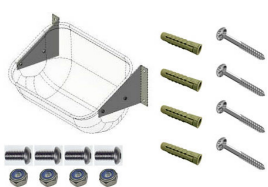

SOW TROUGH

For new or existing farrowing pens

- Large volume - 21 l
- Can be mounted in existing farrowing pens
- Durable and hygienic: heavy and closed edges, that resist even very heavy influences
- No weldings that might cause leakiness
- No blind corners, where feed and bacteria might accumulate

| SOW TROUGH |

Durable and hygienic

FACTS:

Volume:	21 litres
Material:	1 mm SS 18/8 quality
Holes:	2 Ø 9 in each side
Weight:	3,6 kg

Solid design

Hygienic and preventing injuries

Imperishable

Unaffected by even large sows

No leaking

- Deep drawn
- No edges and blind corners
- Stainless steel
- Sturdy rolled and sealed edges
- No weldings

42379 Plastic sides for sow trough

BRACKET KITS FOR MOUNTING OF SOW TROUGH:

96054

For wall

96056

For board profiles

96058

For bars equipment

Subject to changes in materials and design is reserved.

B-8023-GB

ACO FUNKI A/S
Kirkevænget 5
DK-7400 Herning

T. +45 9711 9600
www.acofunki.com
www.egebjerg.com