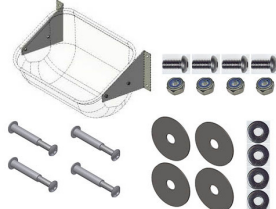

| SOW TROUGH |

Durable and hygienic

FACTS:

Volume:	21 litres
Material:	1 mm SS 18/8 quality
Holes:	2 Ø 9 in each side
Weight:	3,6 kg

Solid design

Hygienic and preventing injuries

Imperishable

Unaffected by even large sows

No leaking

- Deep drawn
- No edges and blind corners
- Stainless steel
- Sturdy rolled and sealed edges
- No weldings

42379 Plastic sides for sow trough

BRACKET KITS FOR MOUNTING OF SOW TROUGH:

96054

For wall

96056

For board profiles

96058

For bars equipment

Subject to changes in materials and design is reserved.

B-8023-GB

ACO FUNKI A/S
Kirkevænget 5
DK-7400 Herning

T. +45 9711 9600
www.acofunki.com
www.egebjerg.com

FUNKI | EGBJERG