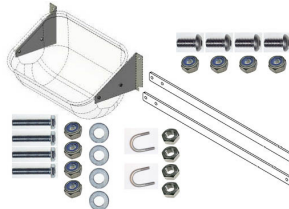

SOW TROUGH

For new or existing farrowing pens

- Large volume - 21 l
- Can be mounted in existing farrowing pens
- Durable and hygienic: heavy and closed edges, that resist even very heavy influences
- No weldings that might cause leakiness
- No blind corners, where feed and bacteria might accumulate

| SOW TROUGH |

Durable and hygienic

FACTS:

Volume:	21 litres
Material:	1 mm SS 18/8 quality
Holes:	2 Ø 9 in each side
Weight:	3,6 kg

Solid design

Hygienic and preventing injuries

Imperishable

Unaffected by even large sows

No leaking

- Deep drawn
- No edges and blind corners
- Stainless steel
- Sturdy rolled and sealed edges
- No weldings

42379 Plastic sides for sow trough

BRACKET KITS FOR MOUNTING OF SOW TROUGH:

96054

For wall

96056

For board profiles

96058

For bars equipment

Subject to changes in materials and design is reserved.

B-8023-GB

ACO FUNKI A/S
Kirkevænget 5
DK-7400 Herning

T. +45 9711 9600
www.acofunki.com
www.egebjerg.com