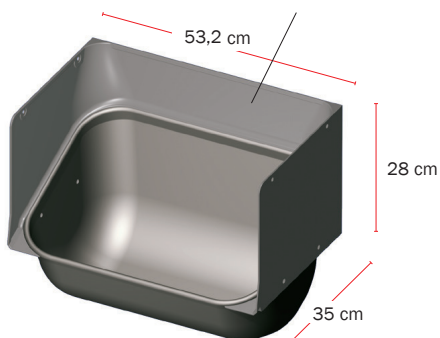

SOW TROUGH

For new or existing farrowing pens

- Large volume - 21 l
- Can be mounted in existing farrowing pens
- Durable and hygienic: heavy and closed edges, that resist even very heavy influences
- No weldings that might cause leakiness
- No blind corners, where feed and bacteria might accumulate

| SOW TROUGH |

Durable and hygienic

FACTS:

Volume:	21 litres
Material:	1 mm SS 18/8 quality
Holes:	2 Ø 9 in each side
Weight:	3,6 kg

Solid design

Hygienic and preventing injuries

Imperishable

Unaffected by even large sows

No leaking

- Deep drawn
- No edges and blind corners
- Stainless steel
- Sturdy rolled and sealed edges
- No weldings

42379 Plastic sides for sow trough

BRACKET KITS FOR MOUNTING OF SOW TROUGH:

96054

For wall