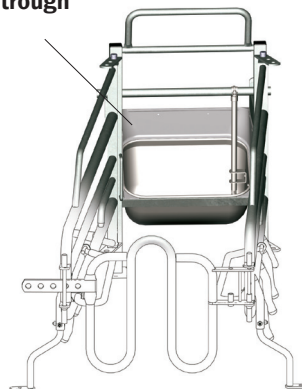

SOW TROUGH

For new or existing farrowing pens

- Large volume - 21 l
- Can be mounted in existing farrowing pens
- Durable and hygienic: heavy and closed edges, that resist even very heavy influences
- No weldings that might cause leakiness
- No blind corners, where feed and bacteria might accumulate

| SOW TROUGH |

Durable and hygienic

FACTS:

Volume:	21 litres
Material:	1 mm SS 18/8 quality
Holes:	2 Ø 9 in each side
Weight:	3,6 kg

Solid design

Hygienic and preventing injuries

Imperishable

Unaffected by even large sows

No leaking

- Deep drawn
- No edges and blind corners
- Stainless steel
- Sturdy rolled and sealed edges
- No weldings

42379 Plastic sides for sow trough

BRACKET KITS FOR MOUNTING OF SOW TROUGH:

96054

For wall