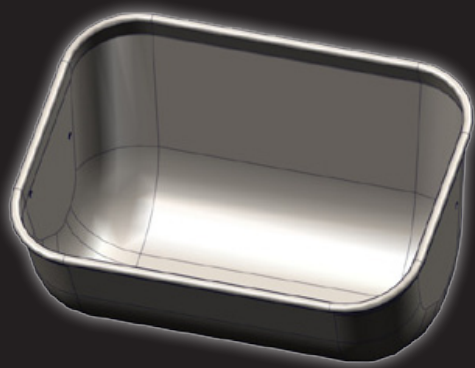

SOW TROUGH

For new or existing farrowing pens

- Large volume - 21 l
- Can be mounted in existing farrowing pens
- Durable and hygienic: heavy and closed edges, that resist even very heavy influences
- No weldings that might cause leakiness
- No blind corners, where feed and bacteria might accumulate

| SOW TROUGH |

Durable and hygienic

FACTS:

Volume:	21 litres
Material:	1 mm SS 18/8 quality
Holes:	2 Ø 9 in each side
Weight:	3,6 kg

Solid design

Hygienic and preventing injuries

Imperishable

Unaffected by even large sows

No leaking

- Deep drawn
- No edges and blind corners
- Stainless steel
- Sturdy rolled and sealed edges
- No weldings

42379 Plastic sides for sow trough

BRACKET KITS FOR MOUNTING OF SOW TROUGH:

96054

For wall