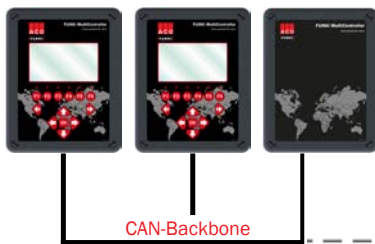

## FEEDING CONCEPT

- Control up to 4-5 silos
- Feed pipe strings or control devices for each controller

## SILO & CORN CONTROL

- Measures feed consumption
- Scale under silo
- Scale on feeding circuit for each section

## FUNKI MULTI CONTROLLER

Feeding - silo - water - light - winch system

- All-in-one network
- Overview - in one PC program
- Control via tablet/smartphone
- Online support