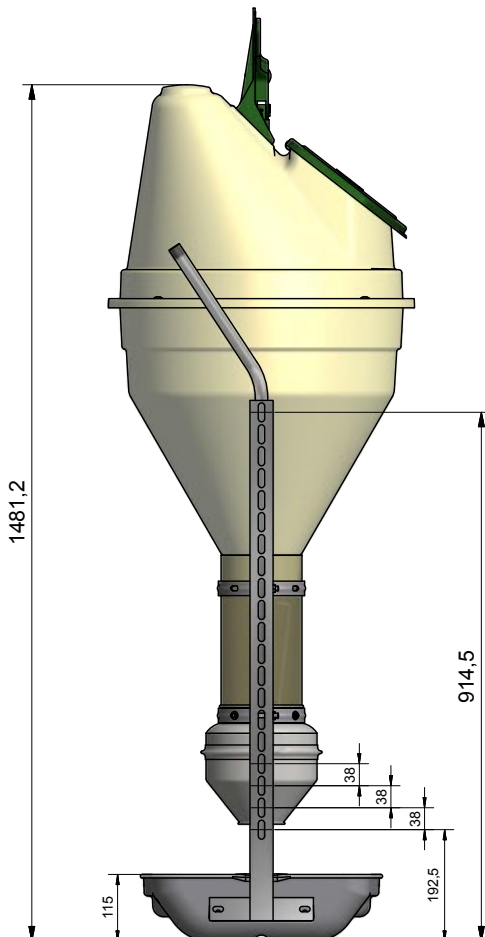

DOUBLE FUNKIMAT

Feeder for pigs 6-120 kg

- Better animal welfare
- High daily gain
- High hygiene and health
- Water and feed separated
- 70/80 pigs per Funkimat
- Easy to learn
- Perfect for both meal and pellet feed
- Large adjustment handle provides a good overview through the stable

DOUBLE FUNKIMAT

The feeder is easily adjusted to all types of feed

Easy to operate, even for the smallest piglets.

Double FUNKIMAT is made solely of stainless materials to ensure long durability. Double FUNKIMAT is designed in consideration of today's demands on housing environment, making the feeder easy to clean as well as waterproof for sprinkling.

The feeder is easily adjusted to all types of feed. Optional closure of feed distribution is available. The feeder can also be separated for emptying and cleaning.

Double FUNKIMAT is available as a standard with reliable stainless nipple drinkers supplied by two separate water pipes and tubes - no fragile fittings.

DOUBLE FUNKIMAT - FACTS

Hopper capacity	2x100 l
Frame	40x3 mm, flat
Trough	Stainless

Capacity per trough

Weaners 5-35 kg	50-80 pigs
Finishers 30-120 kg	40-70 pigs

FunkiMat feeder is perfect for both meal and pellet feeds.