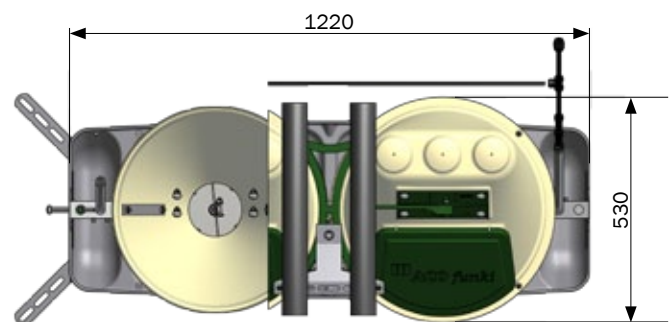

The feeder is easily adjusted to all types of feed. Optional closure of feed distribution is available. The feeder can also be separated for emptying and cleaning.

Double FUNKIMAT is available as a standard with reliable stainless nipple drinkers supplied by two separate water pipes and tubes - no fragile fittings.

DOUBLE FUNKIMAT - FACTS

Hopper capacity	2x100 l
Frame	40x3 mm, flat
Trough	Stainless

Capacity per trough

Weaners 5-35 kg	50-80 pigs
Finishers 30-120 kg	40-70 pigs

FunkiMat feeder is perfect for both meal and pellet feeds.